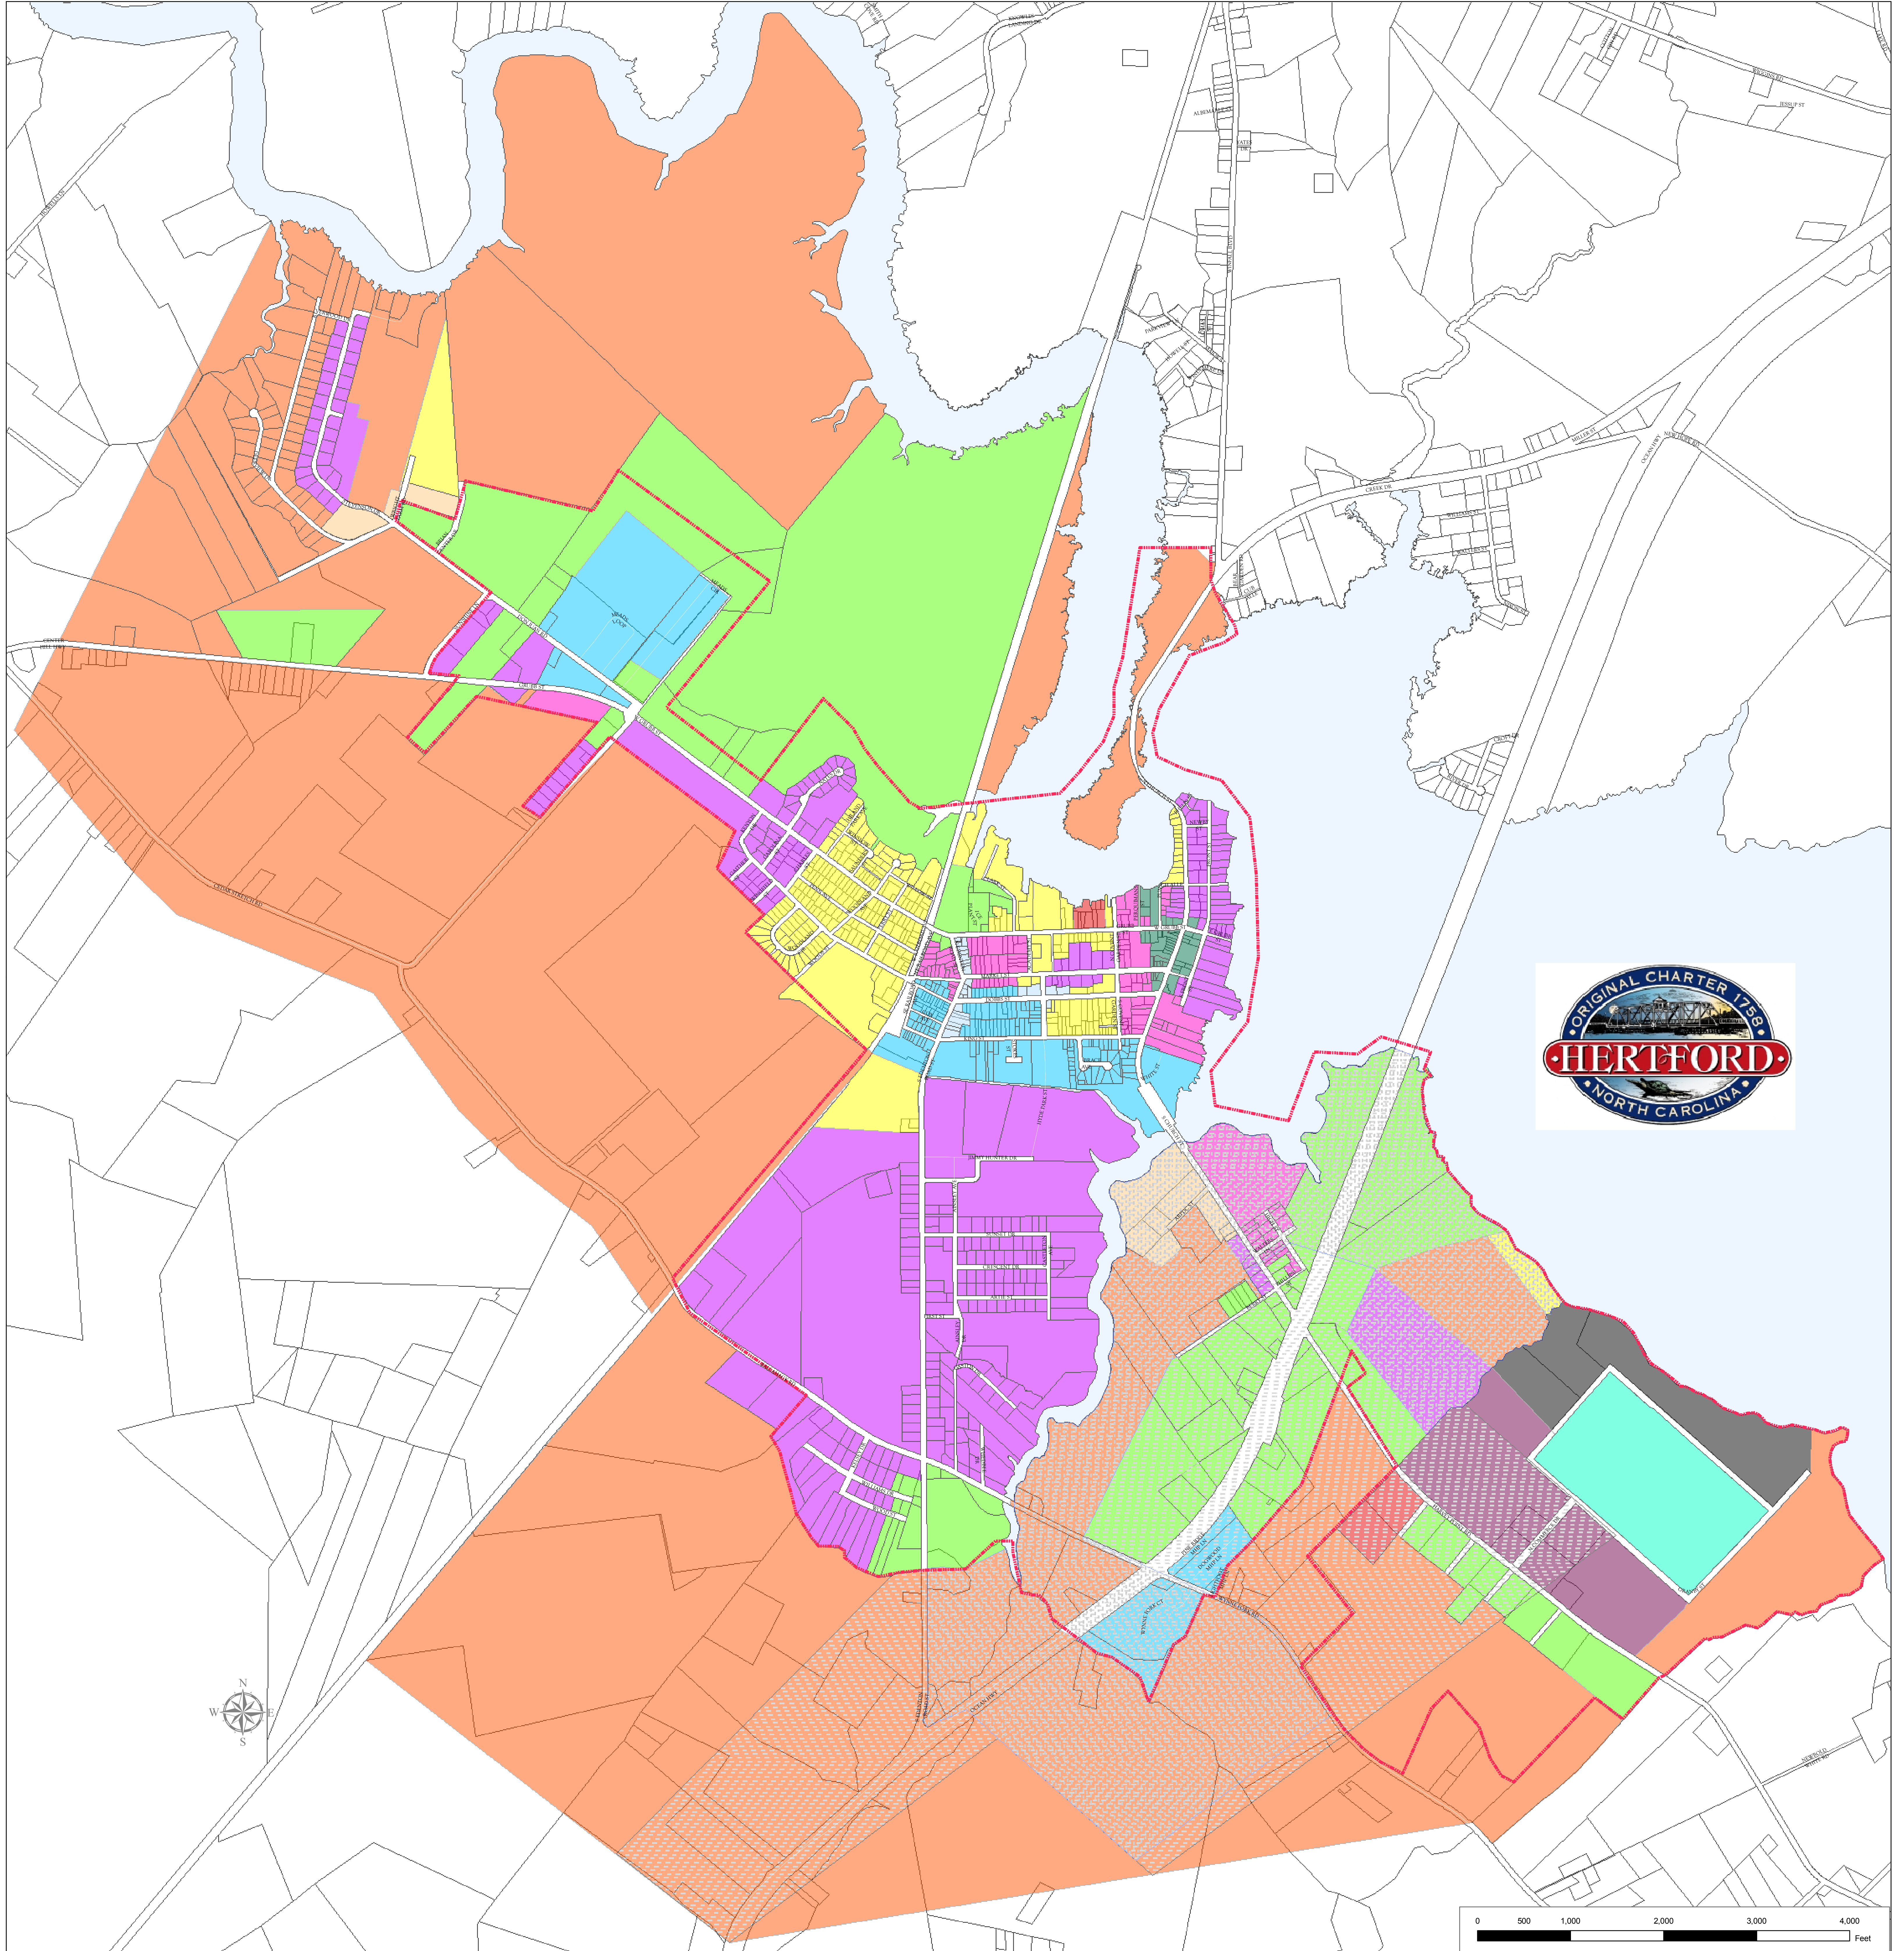

Official Zoning Map Town of Hertford Perquimans County, North Carolina

HertfordTownLimit	C-6
Zoning	M-1
Zone Type	Neighborhood Overlay
Highway 17 Overlay	O-1
C-1	R-10
C-2	R-6
C-3	R-8
C-4	R-A
C-5	T-R

The Town Limits on this map are based on a survey by S. Elmo Williams, RLS, dated October 25, 1985

This is to certify that this is the Official Zoning Map referred to in Article II of the Zoning Ordinance of Hertford, NC, together with the date of adoption of this Ordinance.

Mayor

Town Clerk

Date